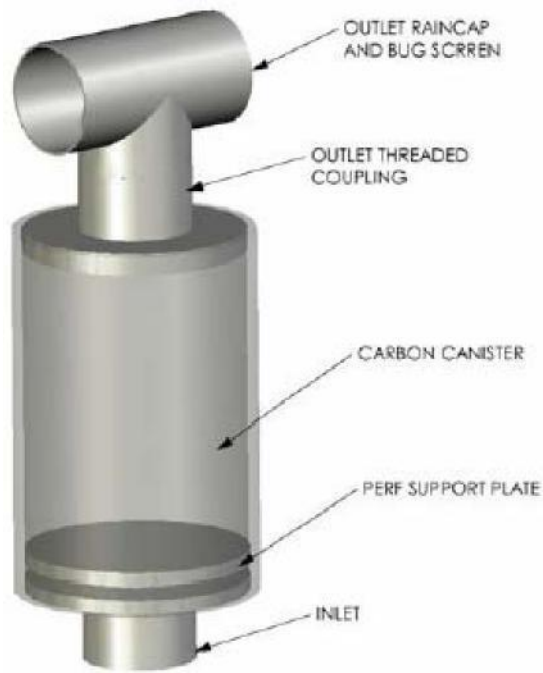

PRODUCT DATA SHEET

VENT PURE/ MINI TANK VENTS

The **newterra** Mini-Vent media filter is a deep bed passive filter (no moving parts) designed to provide a simple and economical solution to odour control from sewer gas vent piping. This unit simply slides onto a riser pipe. Carbon can be changed out easily by removing the top Tee rain cap and dumping out the spent carbon.

Features:

- All components are grey PVC
- Push through design
- 12+carbon bed depth
- Rain cap outlet bug screen
- Different sizes available
- Shipped full of carbon

Optional

- Different colours
- Different materials
- Custom designs

Specifications:

Model	VP 2"	VP 4"	VP 6"
Outside diameter	6.625+	8.625+	10.85+
Overall Height (approx.)	26+	32+	42+
Carbon Volume (lbs)	7	12	19